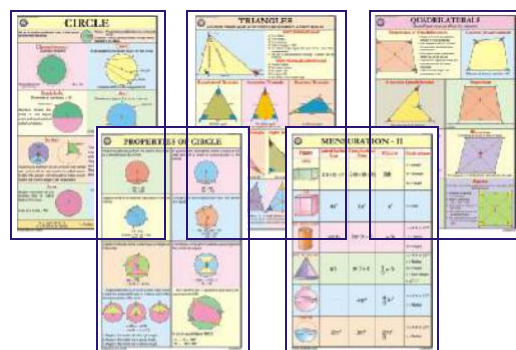

each Rs. 180.00 (B)
per set Rs. 913.00 (B)

per set 2596.00 (A)

MKS10 Mensuration Kit

MKS11 Charts on Mathematics for upper primary Set of 15

per set Rs. 1500.00 (B)

- MUP01E** Number system
- MUP02E** Algebra-definitions & formulae
- MUP03E** Addition of rational numbers
- MUP04E** Multiplication of rational numbers
- MUP05E** Some Geometrical concepts
- MUP06E** Angles
- MUP07E** Pair of Angles
- MUP08E** Triangles
- MUP09E** Quadrilateral
- MUP10E** Circle
- MUP11E** Congruent Triangles
- MUP12E** Properties of Circles
- MUP13E** Mensuration - I
- MUP14E** Mensuration - II
- MUP15E** Profit & Loss