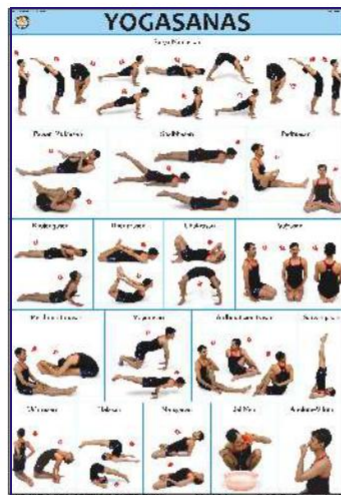

SPECIAL CHARTS FOR CHILDREN

Small Size 50 × 70 cm

- CC01 Animals
- CC02 Pet Animals
- CC03 Birds
- CC04 Wild Animals
- CC05 Vegetables
- CC06 Fruits
- CC07 Symbols of Unity
- CC08 Flowers
- CC09 Great Wonders of the World

- CC10 Means of Transport
- CC11 Road Traffic Signs
- CC12 Health Rules
- CC13 Parts of the Body
- CC14 Flags of Nations
- CC15 Historical Building
- CC16 Temples of India
- CC17 Good Manners
- CC18 Good Habits

- CC19 Festivals of India
- CC20 Dances of India
- CC21 Freedom Fighters
- CC22 Dresses of India
- CC23 My Family
- CC24 Opposites
- CC25 Types of Homes

each Rs. 100.00 (B)

Large Size 70 × 100 cm

1. CC51 Animals
   - CC52 Birds
   - CC53 Vegetables
   - CC54 Fruits
   - CC55 Flowers
2. Price : CC51 - CC60 each Rs. 155.00 (B)

- CC56 Great Wonders of the world
- CC57 Means of Transport
- CC58 Road Traffic Signs
- CC59 Parts of Body
- CC60 Flags of Nations

- CC61 Fishes
- CC62 Computers : An overview
- CC63 Yogasana Chart
- CC64 Inventors and their Inventions
- CC65 Insects
- CC66 Shapes & Colours NEW
- CC61 onwards each Rs. 172.00 (B)