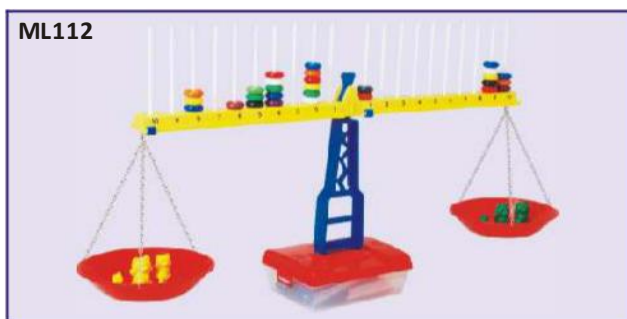

ML112 Number Planet: This scale includes different color beads that visually demonstrate number relationships and operations such as addition, subtraction, and comparisons. Set includes scale, plastic bear weights of different weight and color.
per set Rs. 2700.00 (B)