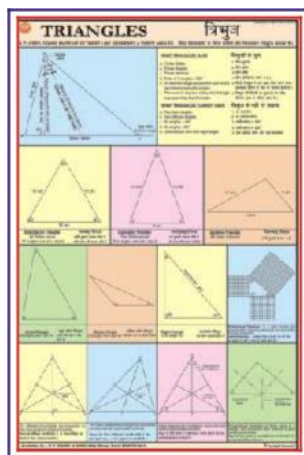

- MKS06A Mensuration Chart
- MKS06B Graph Chart Laminated
- MKS06C Shapes & Figures (Description of Figures with their angles & construction)
- MKS06D Chart of Math symbol
- MKS06E Algebra Identities

per set Rs. 1050.00 (B)

PRIMARY

Size 50 x 70 cm LAMINATED

- MP01 English Numerical
- MP02 Addition
- MP03 Subtraction
- MP04 Multiplication
- MP05 Division
- MP06 Multiplication Table
- MP07 Roman Numerical Chart

English or Hindi each Rs. 100.00 (B)