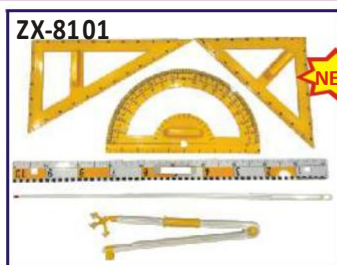

MATHEMATICAL AND DRAWING INSTRUMENTS

Black Board Geometrical Instruments Box : containing pair of set squares, protractor, compass, divider, scale & duster. made of plastic

DI02 Extra Superior Quality each Rs. 915.00 (A)

DI03 Superior Quality Wooden each Rs. 1298.00 (A)

ZX-8101 Jumbo Geometry Box : Consisting of one meter scale (2 Parts), one Pointer (2 parts), one set of set square, one protractor and one compass. Made of very good plastic. Ideal for working on any board.

set Rs. 4956.00 (A)

DI04W Compass Wooden each Rs. 206.00 (A)

DI04P Compass Plastic each Rs. 118.00 (A)

DI05 Drawing Instruments Box: Containing one half-set compass 15 cm, One Divider 15 cm, Pen and Pencil Point, Ink Point, Lengthening Bar, Compass, Divider, Ink compass, Rotring type attachment, Bow Pen, Handle for hand work, Lead case and tightening key/screw driver. each Rs. 780.00 (A)

Set Squares: Transparent Plastic 3 mm thick Bevelled edges

DI06 size 20 × 25 cm per pair Rs. 131.00 (A)

DI07 size 25 × 30 cm per pair Rs. 172.00 (A)

Foot Rulers Plastic : **DI08** size 12" (30 cm) each Rs. 36.00 (A)

DI09 size 24" (60 cm) each Rs. 85.00 (A)

DI10 size 40" (100 cm) each Rs. 531.00 (A)

Pantagraph : For enlarging or reducing diagrams, in wooden box

DI11 size 60 cm each Rs. 4071.00 (A)

Architectural French Curves of transparent plastic

DI14 set of 12 curves Rs. 190.00 (A)

DI15 set of 24 curves Rs. 1120.00 (A)

DI16 Plain Divider each Rs. 77.00 (A)

DI17 Pencil Compass Rs. 77.00 (A)

DI18 Ink Compass Rs. 88.00 (A)

MI31 Stop Watch : 1/100 seconds plastic body Rs. 472.00 (A)

MI32 Stop Watch : 1/100 seconds metal body Rs. 1711.00 (A)

DI23 Plastic scale set of 8 per set Rs. 112.00 (A)

DI25 Plastic Protractors Circular 15 cm Rs. 42.00 (A)

DI27 Spring Divider 95 mm Rs. 82.00 (A)

DI28 Spring Pencil Compass 95 mm Rs. 82.00 (A)