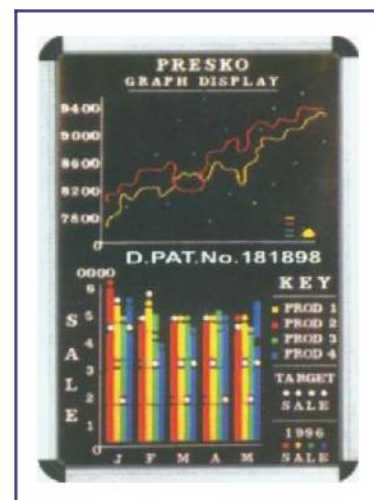

PRESKOGRAPH AIDS & INTERCHANGEABLE BOARDS

It is a unique and effective system of interchangeable letters & figures and graph symbols with which any kind of information can be displayed in an elegant way by joint pressing the letters and figures and graph symbols in the closed perforated back ground. The same can be changed at your will.

It is ideal for instantaneous layout planning & the first hand Knowledge of coming events. These are must for institutions & offices.

Size of Panel with Frame		Total No. of Letters & Figures in each set	Price with frame	
in cm	in inches		with letters	without letters
61x30	24x12	305	PB03WL 2060.00 (A)	PB03 1416.00 (A)
61x45	24x18	410	PB04WL 2977.00 (A)	PB04 2006.00 (A)
91x61	36x24	750	PB05WL 5872.00 (A)	PB05 4130.00 (A)
122x91	48x36	1050	PB08WL 8940.00 (A)	PB08 6608.00 (A)
152x91	60 x 36	1050	PB11WL13215.00 (A)	PB11 9977.00 (A)
152x122	60x48	1350	PB12WL 14164.00 (A)	PB12 10915.00 (A)
183x122	72x48	1350	PB15WL 16356.00 (A)	PB15 13098.00 (A)