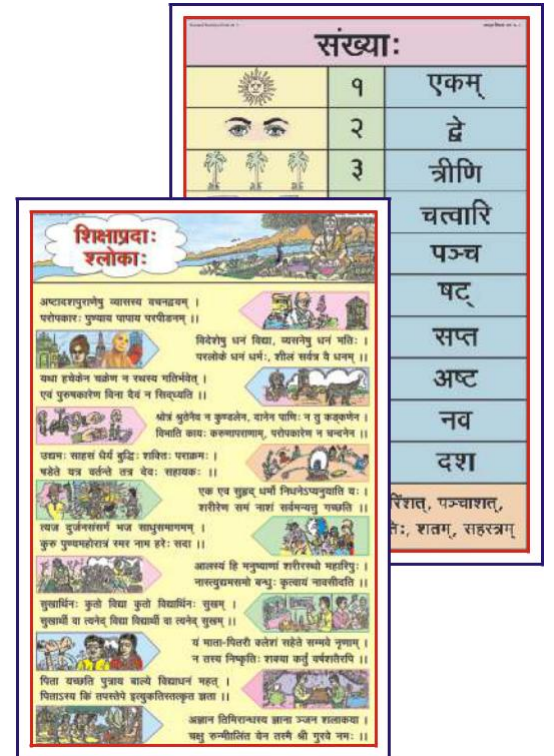

SANSKRIT SHIKSHAN CHARTS

A set of 16 charts, each size 50 x 70 cm, printed in multicolours, Laminated.

SS01	वर्ण माला
SS02	संख्या:
SS03	प्रथमः पुरुष
SS04	मध्यमः पुरुष
SS05	उत्तमः पुरुष
SS06	कारक, कर्ता कारक (प्रथमा विभक्ति)
SS07	कर्म कारक (द्वितीया विभक्ति), करण कारक (तृतीया विभक्ति)
SS08	सम्प्रदान कारक (चतुर्थी विभक्ति), अपादान कारक (पंचमी विभक्ति)
SS09	सम्बन्ध कारक (षष्ठी विभक्ति), अधिकरण कारक (सप्तमी विभक्ति)
SS10	सम्बोधन
SS11	सर्वनाम शब्द
SS12	यत् और तत् सर्वनाम
SS13	युष्मद् अस्मद् सर्वनाम
SS14	आज्ञार्थ लोट्
SS15	संख्यावाची शब्द प्रयोग
SS16	शिक्षाप्रदाः श्लोकाः

each chart Rs. 100.00 (B)

SS_16 Sanskrit Shikshan Charts Per Set of 16 Charts Rs. 1600.00 (B)