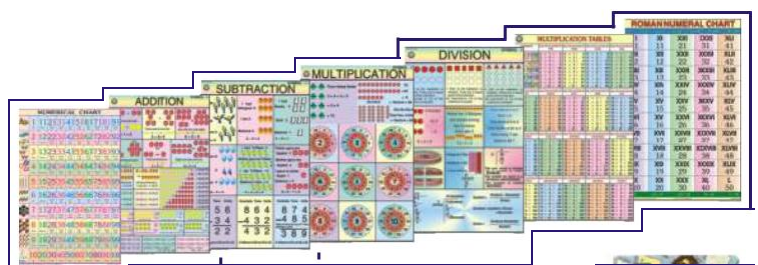

CW09 Pattern making with plastic triangles of 3 different sizes **each Rs. 366.00 (B)**

CW10 Game of Place Value **each Rs. 472.00 (A)**

CW11 Charts for Arithmetic size 50 × 70 cm

- MP01** English Numerical **each Rs. 100.00 (B)**
- MP02** Addition **each Rs. 100.00 (B)**
- MP03** Subtraction **each Rs. 100.00 (B)**
- MP04** Multiplication **each Rs. 100.00 (B)**
- MP05** Division **each Rs. 100.00 (B)**
- MP06** Multiplication Table **each Rs. 100.00 (B)**
- MP07** Roman Numerical Chart **each Rs. 100.00 (B)**