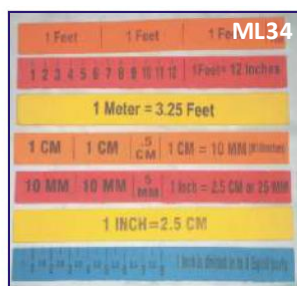

ML37 Polyhedron and their net: To understand different solid shapes and idea of faces, edges & vertices.

each Rs. 661.00 (A)