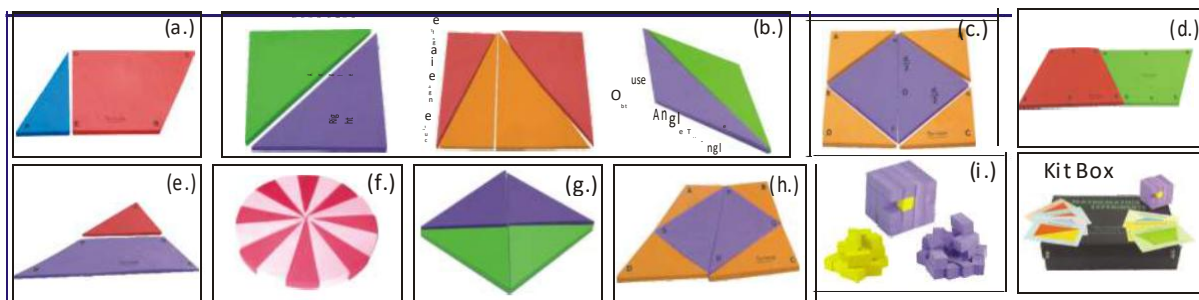

per set 2596.00 (A)

MKS10 Mensuration Kit

MKS11 Charts on Mathematics for upper primary Set of 15

per set Rs. 1500.00 (B)

- **MUP01E** Number system
- **MUP02E** Algebra-definitions & formulae
- **MUP03E** Addition of rational numbers
- **MUP04E** Multiplication of rational numbers
- **MUP05E** Some Geometrical concepts
- **MUP06E** Angles
- **MUP07E** Pair of Angles
- **MUP08E** Triangles
- **MUP09E** Quadrilateral
- **MUP10E** Circle
- **MUP11E** Congruent Triangles
- **MUP12E** Properties of Circles
- **MUP13E** Mensuration - I
- **MUP14E** Mensuration - II
- **MUP15E** Profit & Loss