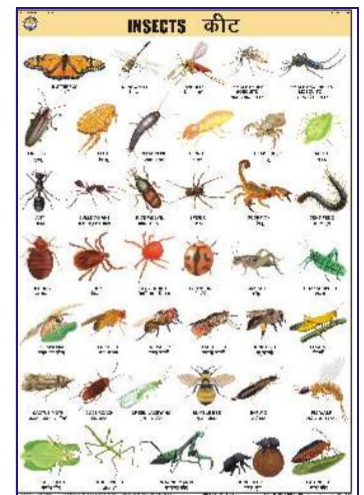

MORAL STORY CHARTS

Each Chart size 50 × 70 cm (Laminated) (English & Hindi Combined)

- MS01 Thirsty Crow
- MS02 Hare & the Lion (K M Ta Te)
- MS03 Greedy Dog (K M Ta Te)
- MS04 Monkey & Hawker
- MS05 Hare & the Tortoise (K M Ta Te)
- MS06 Fox & the Crow (K M Ta Te)
- MS07 Grapes are Sour
- MS08 Unity is Strength (K M Ta Te)
- MS09 Who will bell the Cat (K M Ta Te)
- MS10 Lion & the Mouse (K M Ta Te)
- MS11 Hen that laid Golden Eggs
- MS12 Selfish Friendship (K M Ta Te)
- MS13 Wolf & the lamb (K M Ta Te)
- MS14 United we stand, Divided we fall
- MS15 The Ant & the Dove (K M Ta Te)
- MS16 Live & let Live
- MS17 Two Cats & the Monkey (K M Ta Te)
- MS18 Shepherd Boy (K M Ta Te)
- MS19 Two Friends & the Bear (K M Ta Te)
- MS20 Slave & the lion (K M Ta Te)
- MS21 Fox & the Crane (K M Ta Te)
- MS22 Faithful Dog
- MS23 We can never please everyone
- MS24 Elephant's Revenge
- MS25 Crocodile & the Monkey (K M Ta Te)
- MS26 Two Wise Goats (K M Ta Te)
- MS27 Horse & Buffalo (K M Ta Te)
- MS28 Truthful Woodcutter
- MS29 Think before you Act (K M Ta Te)
- MS30 Honesty is Best Policy
- MS31 Pride has a fall (K M Ta Te)
- MS32 Gold from the Mother Earth
- MS33 King Mayadas (Golden Touch)
- MS34 The Great Scholar
- MS35 Brahmin & the Boatman