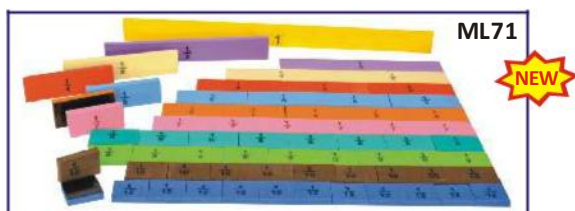

ML71 Fraction Bar Magnetic : A perfect tool for classroom demonstration. The large size magnetic fraction bars make it easy for a teacher to demonstrate different conceptual activities and generalize the results. These are the fun way to teach the meaning of fraction, explore equivalence, comparison, and different operations. **set Rs. 684.00 (A)**